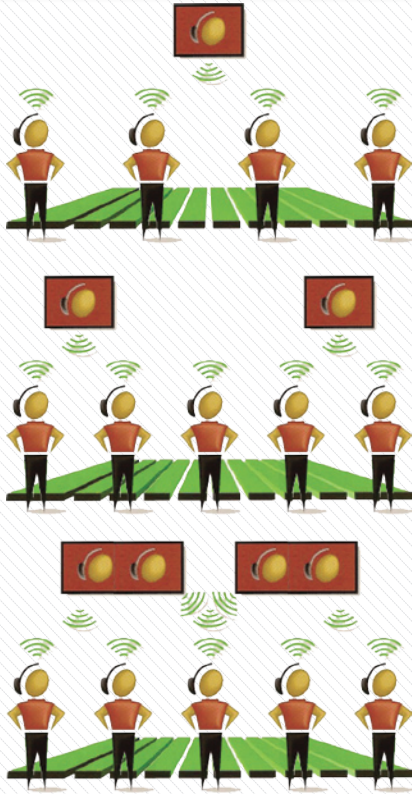

Wireless

TELEX RadioCom™