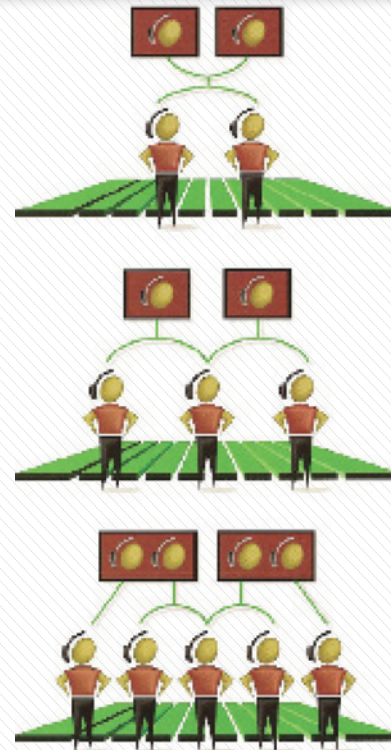

Wired

TELEX Audiocom®

- Quiet: balanced audio
- Full duplex for hands-free operation
- Sets up in minutes
- Fully portable
- Uses any existing stadium wire
- Expandable to any number of users
- Year-round service
- One year warranty

Telex® Audiocom® has been the standard coaches' intercom for the National Football League for over 20 years. The modular design of Telex® Audiocom® products allows the addition of virtually any number of coaches to any individual line: no more being tied down to a fixed number of users, as with other systems! No wired sports intercom systems are more flexible: Telex® Audiocom®'s balanced line feature easily connects to any stadium wiring, for system setup in minutes.